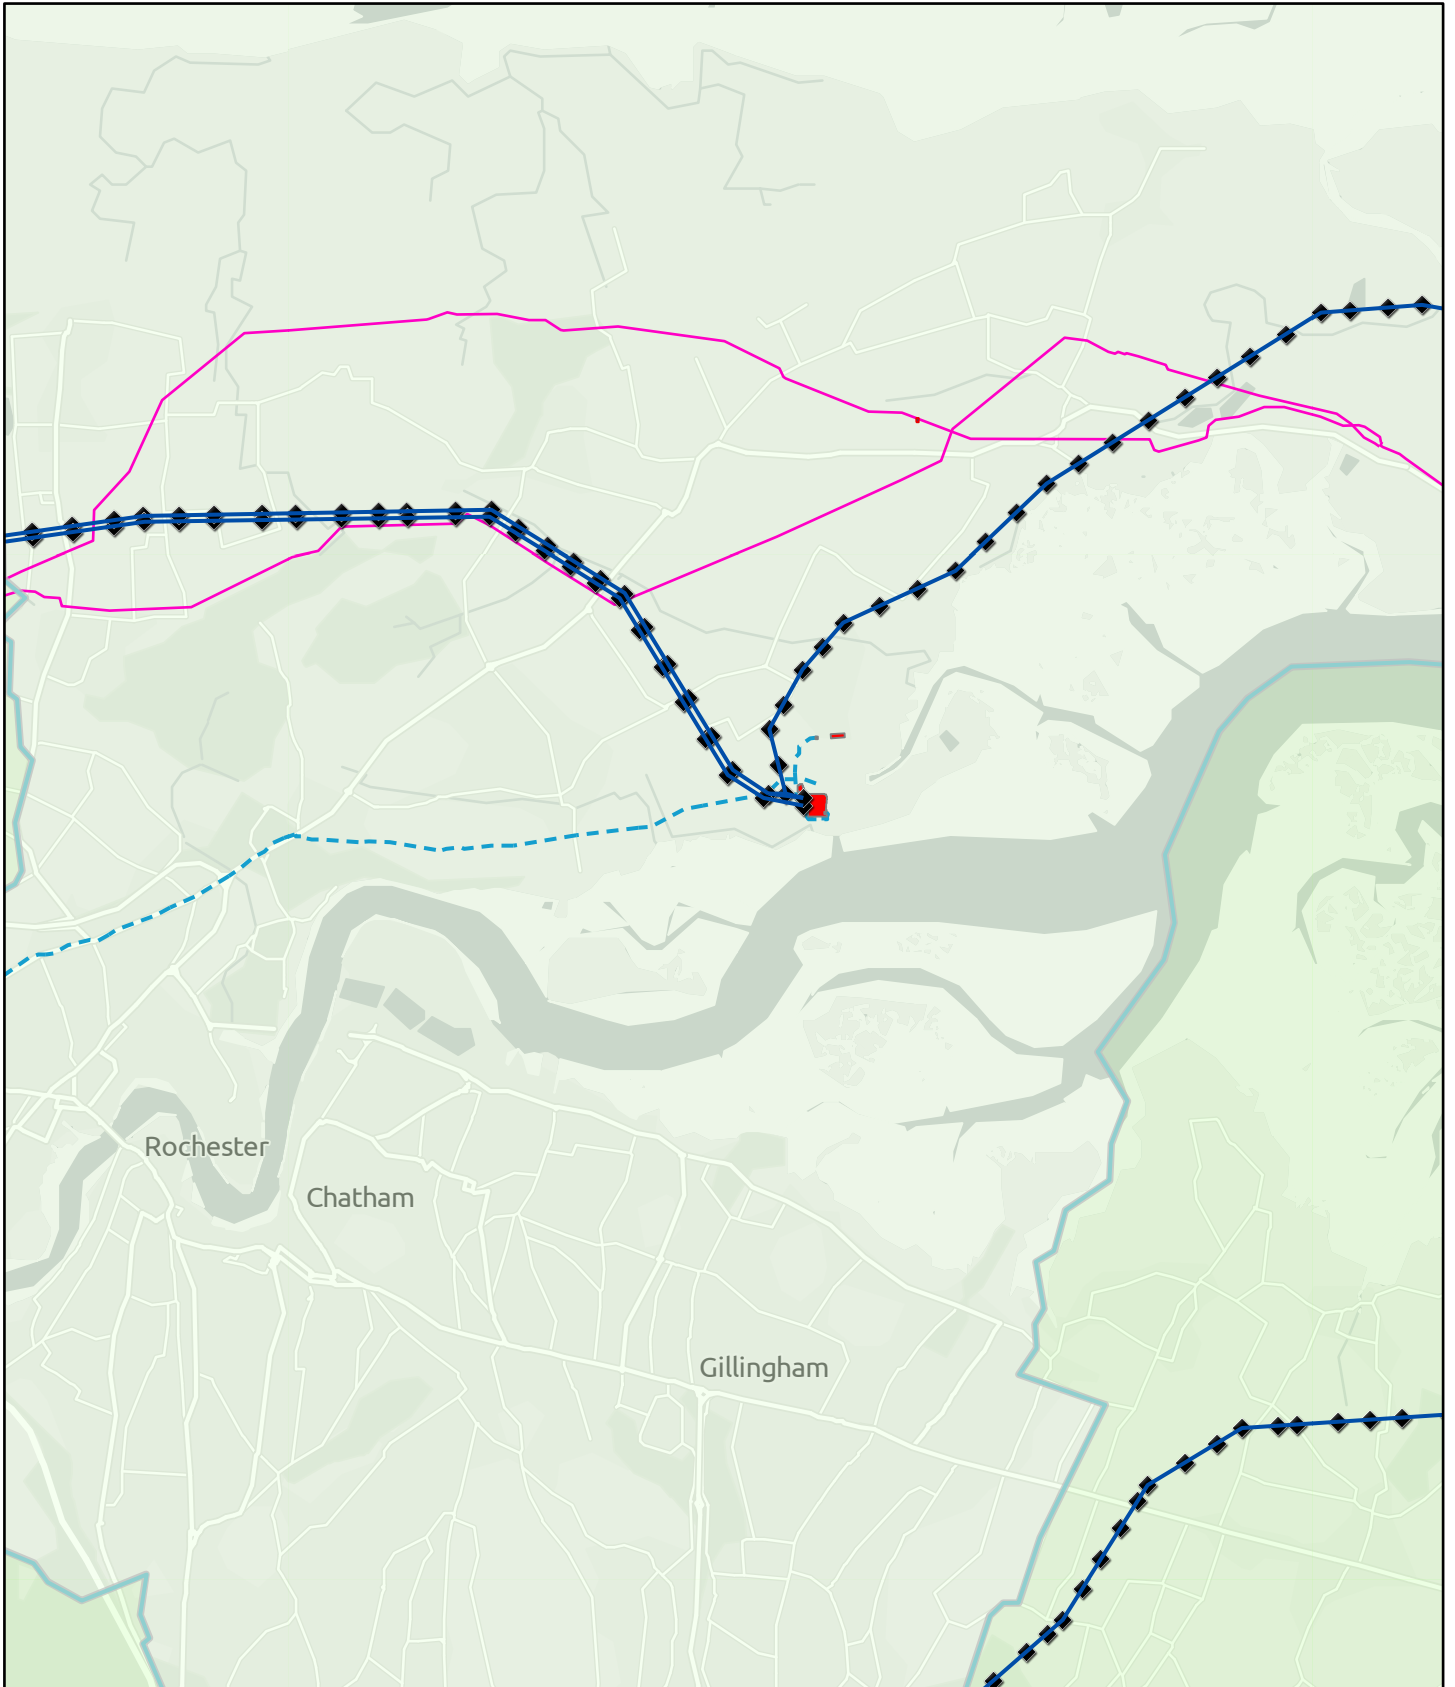

Medway Council: Hoo Development Framework Asset Map

23/11/2022, 11:32:11

- Electric_Assets_4020
- 400
- ◆ Electric_Assets_1587
- Electric_Assets_3956
- Electric_Assets_7634
- - - 400
- Gas_Assets_7520
- Gas_Assets_6495
- Development_Plan_Monitoring_v2_977_5701
- Development_Plan_Monitoring_v2_977

Contains OS data © Crown Copyright and database right 2022
Contains data from OS Zoomstack